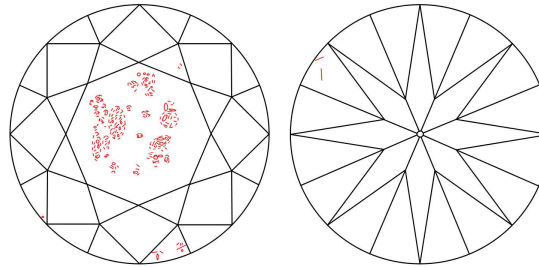

GIA DIAMOND GRADING REPORT

July 15, 2016
 GIA Report Number 3235196855
 Shape and Cutting Style Round Brilliant
 Measurements 7.01 - 7.02 x 4.17 mm

GRADING RESULTS

Carat Weight 1.25 carat
 Color Grade G
 Clarity Grade SI1
 Cut Grade Excellent

ADDITIONAL GRADING INFORMATION

Polish Excellent
 Symmetry Excellent
 Fluorescence None
 Inscription(s): GIA 3235196855

Comments: Additional clouds are not shown. Pinpoints are not shown.

PROPORTIONS

Profile to actual proportions

CLARITY CHARACTERISTICS

KEY TO SYMBOLS*

-  Cloud
-  Crystal
-  Feather
-  Needle

* Red symbols denote internal characteristics (inclusions). Green or black symbols denote external characteristics (blemishes). Diagram is an approximate representation of the diamond, and symbols shown indicate type, position, and approximate size of clarity characteristics. All clarity characteristics may not be shown. Details of finish are not shown.