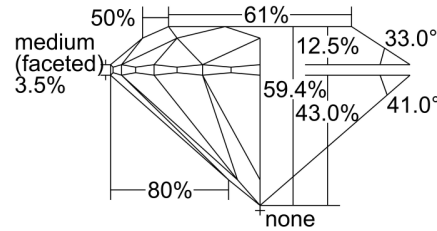

GIA DIAMOND GRADING REPORT

July 15, 2016
GIA Report Number 3235196855
Shape and Cutting Style ..... Round Brilliant
Measurements ..... 7.01 - 7.02 x 4.17 mm

GRADING RESULTS

Carat Weight ..... 1.25 carat
Color Grade ..... G
Clarity Grade SI1
Cut Grade ..... Excellent

ADDITIONAL GRADING INFORMATION

Polish ..... Excellent
Symmetry ..... Excellent
Fluorescence ..... None
Inscription(s): GIA 3235196855

Comments: Additional clouds are not shown. Pinpoints are not shown.

PROPORTIONS

Profile to actual proportions