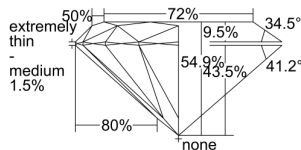

GIA®

FACSIMILE

GIA REPORT 5192313446

Verify this report at gia.edu

GIA DIAMOND DOSSIER®

April 26, 2018
GIA Report Number 5192313446
Shape and Cutting Style ..... Round Brilliant
Measurements ..... 5.34 - 5.38 x 2.94 mm

GRADING RESULTS

Carat Weight ..... 0.50 carat
Color Grade ..... D
Clarity Grade VS2
Cut Grade ..... Fair

ADDITIONAL GRADING INFORMATION

Polish ..... Good
Symmetry ..... Good
Fluorescence ..... None
Clarity Characteristics ..... Chip, Feather
Inscription(s): GIA 5192313446

PROPORTIONS

Profile to actual proportions

GRADING SCALES

GIA COLOR SCALE

COLORED	D
	E
	F
	G
	H
	I
	J
	K
	L
	M
	N
	O
	P
	R
	S
	T
	U
	V
	W
	X
	Y
	Z

GIA CLARITY SCALE

FLAWLESS	INTERNAL FLAWLESS	
		FLAWLESS
VERY VERY SLIGHTLY INCLUDED	VVS₁	
	VVS₂	
VERY SLIGHTLY INCLUDED	VS₁	
	VS₂	
SLIGHTLY INCLUDED	SI₁	
	SI₂	
INCLUDED	I₁	
	I₂	
	I₃	

GIA CUT SCALE

EXCELLENT
VERY GOOD
GOOD
FAIR
POOR